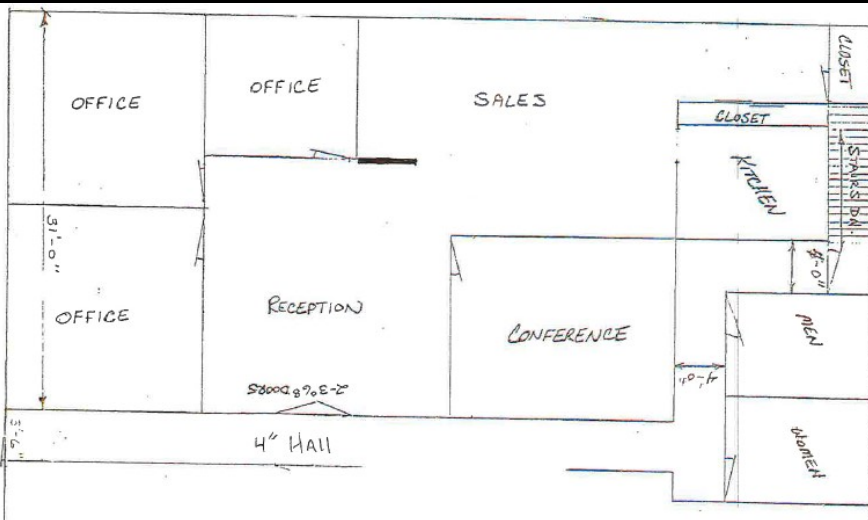

Office Space For Lease (2,000 SF)

**FOR INFORMATION,
CONTACT:**

DAVE RUFFINI

druffini@beaconcre.com

610.828.0100

Beacon

Commercial Real Estate, LLC