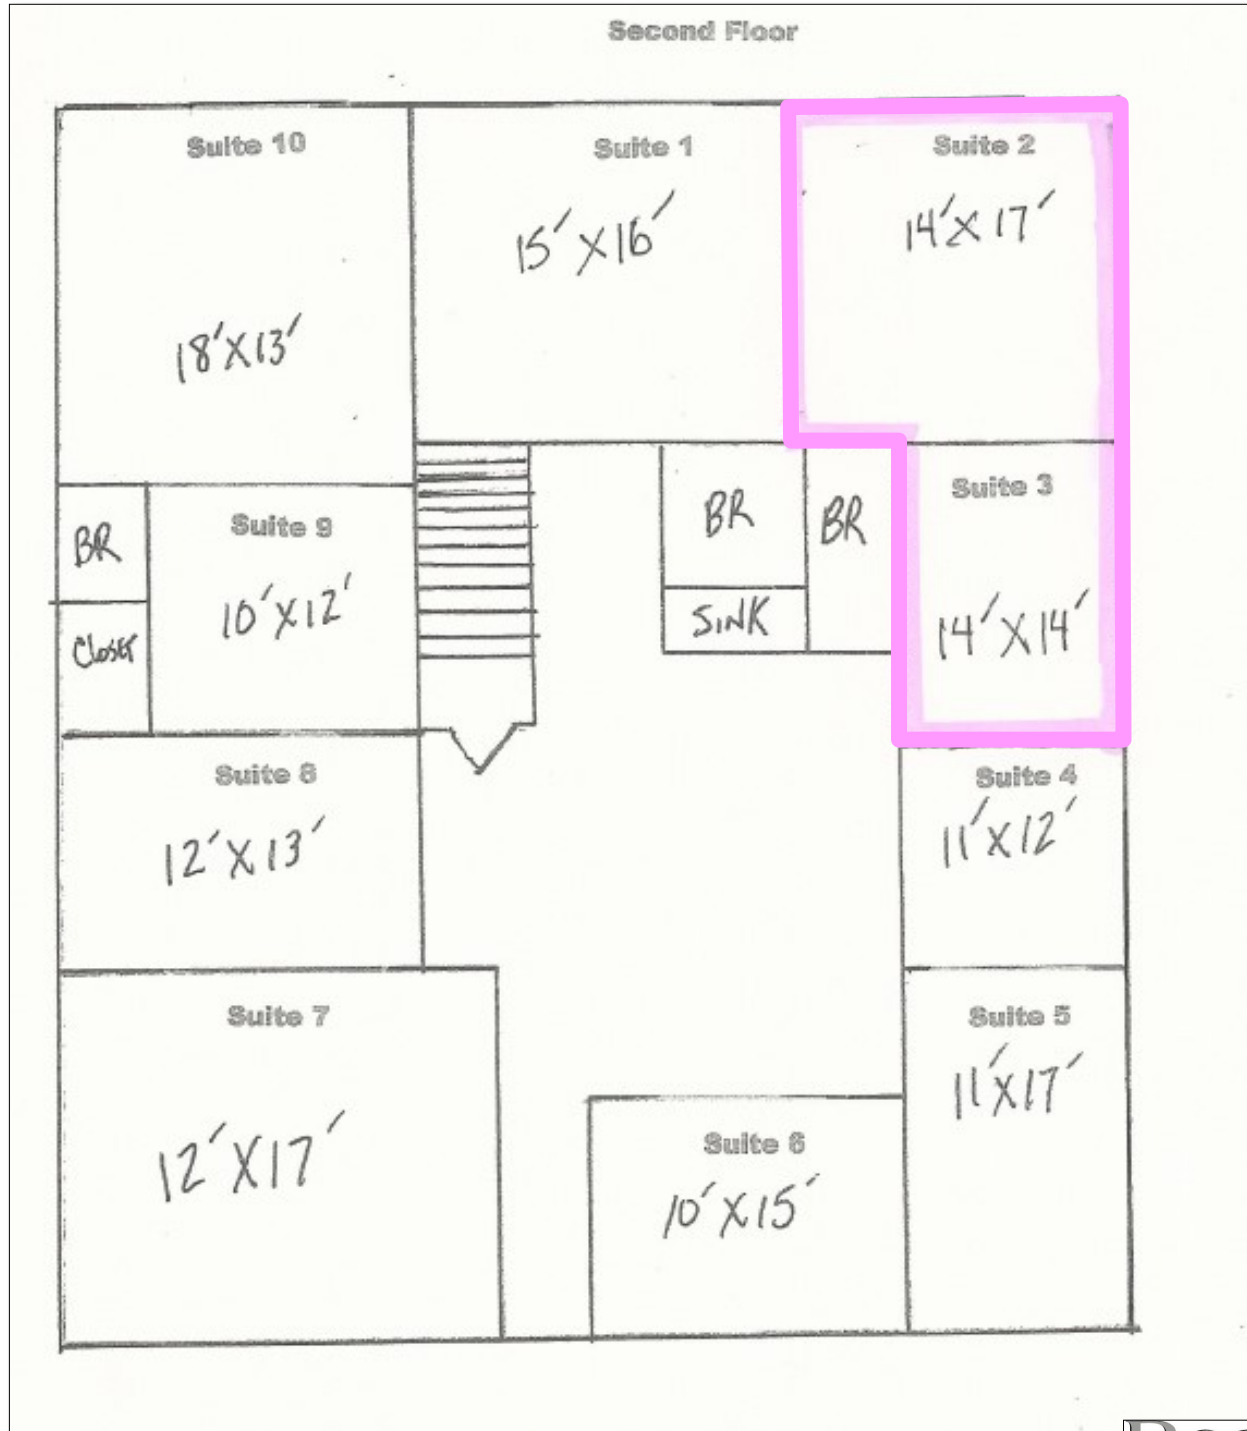

12-14 VETERANS'S SQUARE • MEDIA, PA 19063

Beacon
Commercial Real Estate, LLC